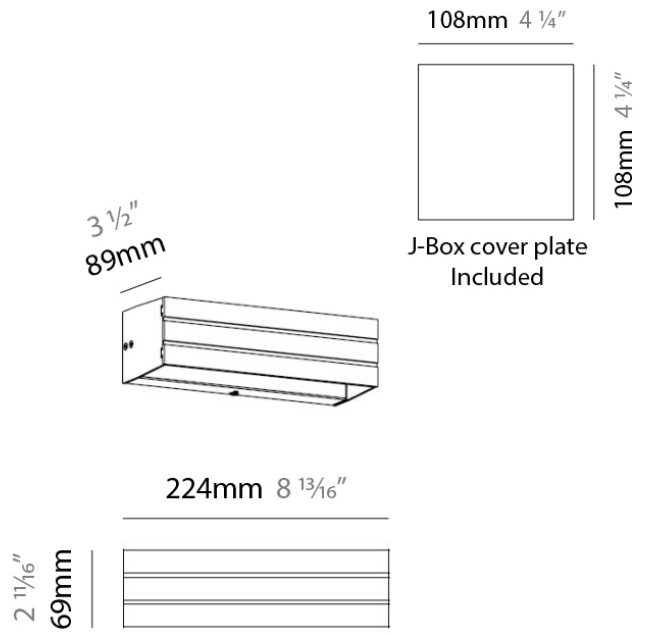

PARALLEL SURFACE

D93023

PROJECT	
TYPE	
NOTES	
QUANTITY	
DATE	

GENERAL

Series: Paral.Lel
Brand: Milan
Division: Design
Mounting Type: Surface
Mounting Location: Wall
Subcategory: Wall Effect

PHYSICAL

Shape: Rectangle
Length (mm): 224
Length (in): 8 ¹³/₁₆
Height (mm): 69
Height (in): 2 ¹¹/₁₆
Extension (mm): 89
Extension (in): 3 ¹/₂
Weight (kg): 1.23
Weight (lbs): 2.7
Fixture Material: Metal

ELECTRICAL

Number of Lamps: 2
Lamp Type: LED Retrofit
Lamp Shape: T4
Bulb Included: Bulb Not Included
Total Output Wattage (W): 6
Max. Wattage Per Lamp (W): 3
Lamp Base: G9
Input Voltage (V): 120

LED

OPTICAL

RATINGS AND CERTIFICATIONS

Certified By: CSA Certified to UL and CSA Standards
IP rating: IP20