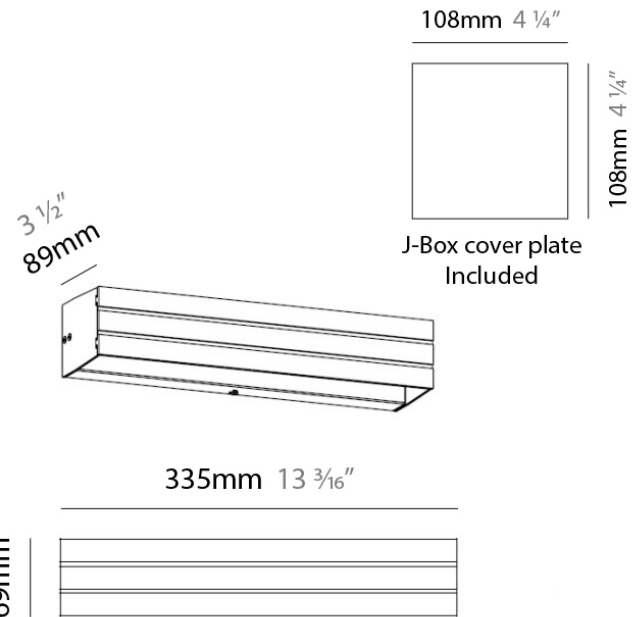

PARALLEL SURFACE

D93024

GENERAL

Series: Paral.Lel
Brand: Milan
Division: Design
Mounting Type: Surface
Mounting Location: Wall
Subcategory: Wall Effect

PHYSICAL

Shape: Rectangle
Length (mm): 335
Length (in): 13 ³/₁₆"
Height (mm): 69
Height (in): 2 ¹¹/₁₆"
Extension (mm): 89
Extension (in): 3 ¹/₂"
Weight (kg): 1.63
Weight (lbs): 3.6
Fixture Material: Metal

ELECTRICAL

Number of Lamps: 3
Lamp Type: LED Retrofit
Lamp Shape: T4
Bulb Included: Bulb Not Included
Total Output Wattage (W): 6
Max. Wattage Per Lamp (W): 3
Lamp Base: G9
Input Voltage (V): 120

LED

OPTICAL

RATINGS AND CERTIFICATIONS

Certified By: CSA Certified to UL and CSA Standards
IP rating: IP20

PROJECT
TYPE
NOTES
QUANTITY
DATE